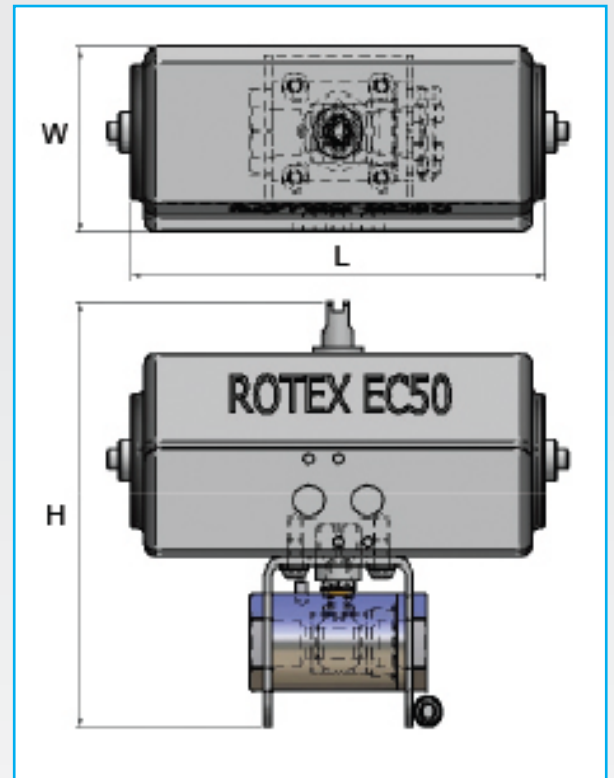

### Application & Specification Information

Operating pressure range determined by valve. Please review Oasis 2 way ball valve offering to create a solution that meets your needs.

Full range of valves available from 1/4" to 2".

### Dimensions

Item Code	Nominal Ball Valve Bore	Valve Operating Pressure	Actuator Code**	Actuator Connect**	Air (Activating Gas) Pressure required	Dimension maximum (mm)		
	Inch	Bar (psi)			Bar	H	L	W
BV703-4N65DDN-0123	3/8"	420 (6000)	Rotex ECF40E	1/4"NPT Namur	6	158	141	72
BV704-4N65DDN-0125	1/2"	420 (6000)	Rotex ECF50E	1/4"NPT Namur	6	165	169	72
BV706-4N65DDN-0137	3/4"	420 (6000)	Rotex ECF63E	1/4"NPT Namur	6	229	197	87
BV708-4N65DDN-0139	1"	420 (6000)	Rotex ECF80E	1/4"NPT Namur	6	255	210	103